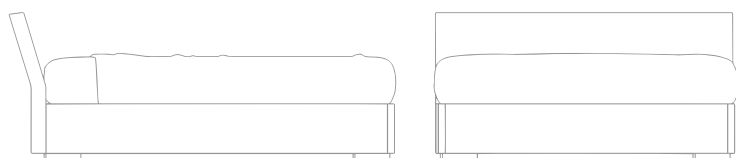

BEDS 02
COLORADO