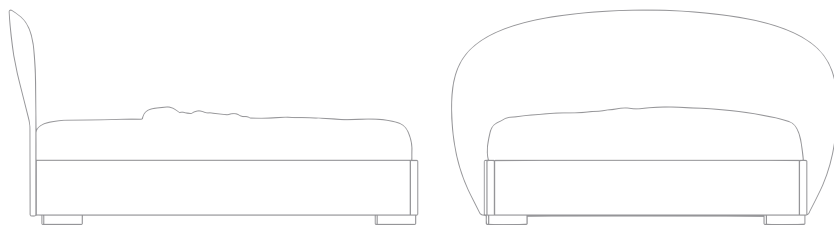

BEDS 01
CLEO